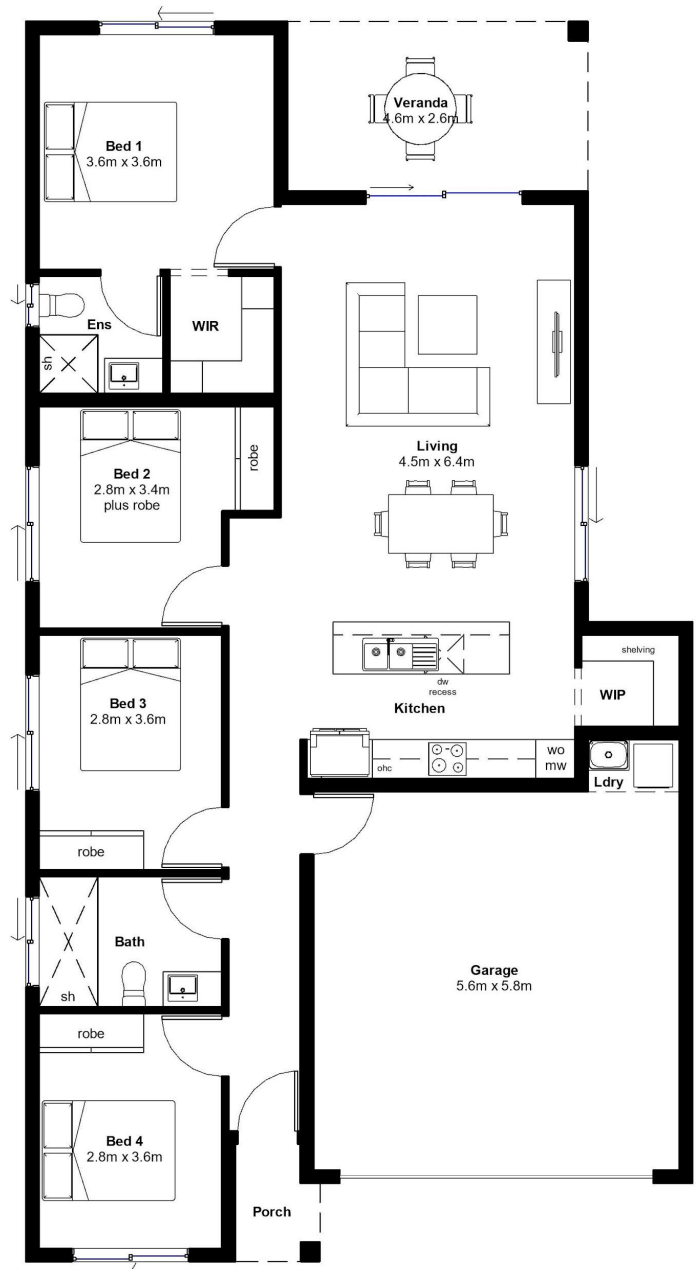

UNRIVALLED BUILD QUALITY
Premium fittings and fixtures that don't break the bank

YOUR HOME, YOUR STYLE
Hundreds of design and customisation options

GET IN TOUCH FOR YOUR
FREE DESIGN CONSULTATION

DARWIN'S FIRST CHOICE
HOME BUILDER

1300 646 635
www.territoryhomes.com.au