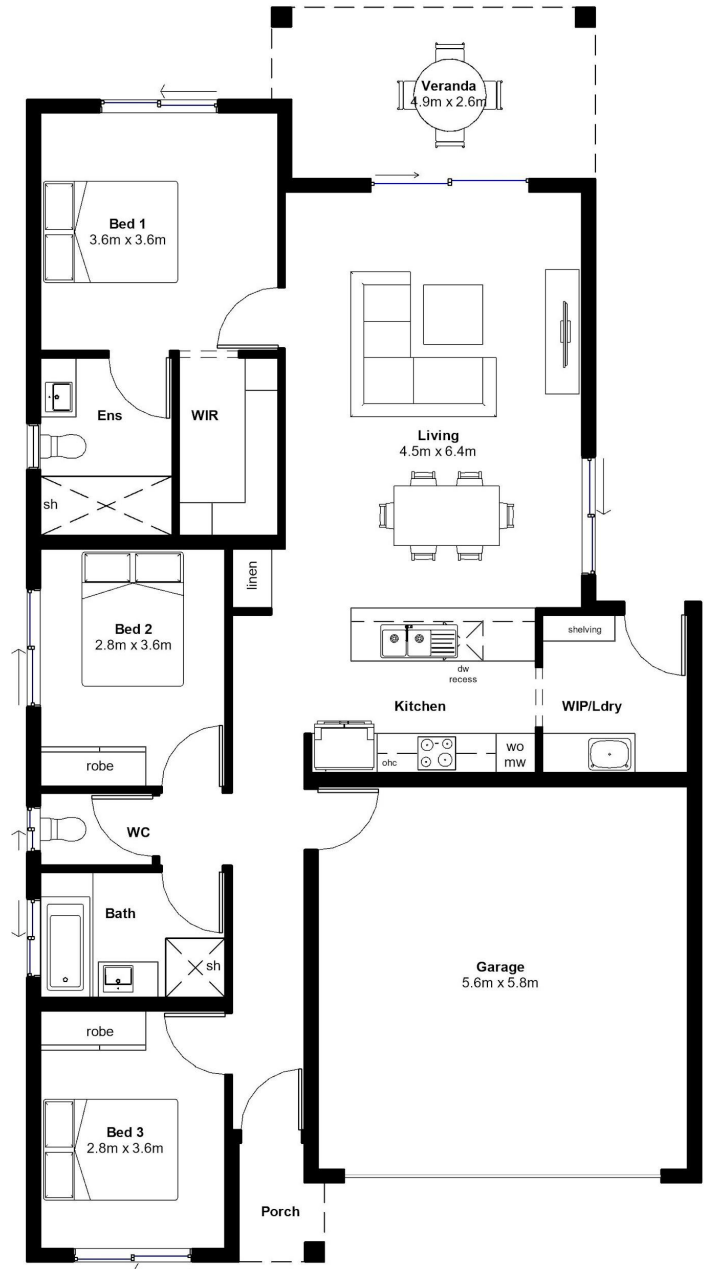

UNRIVALLED BUILD QUALITY

Premium fittings and fixtures that don't break the bank

YOUR HOME, YOUR STYLE

Hundreds of design and customisation options

GET IN TOUCH FOR YOUR
FREE DESIGN CONSULTATION

DARWIN'S FIRST CHOICE
HOME BUILDER

1300 646 635
www.territoryhomes.com.au