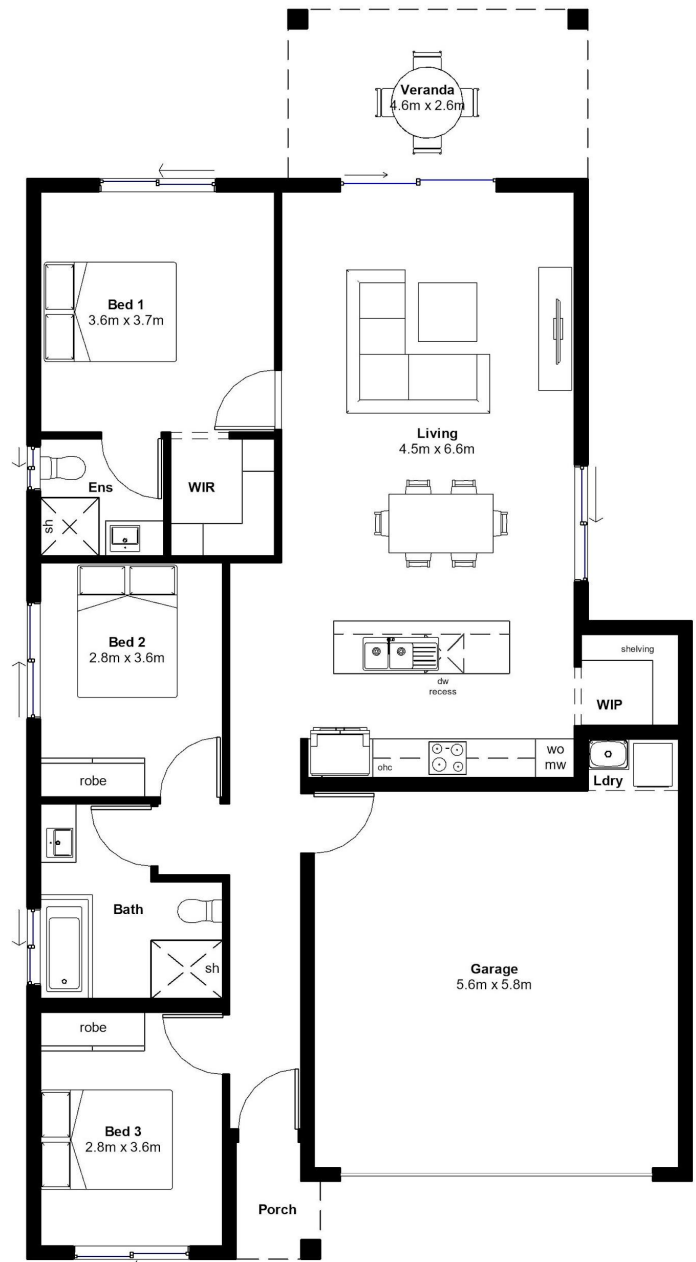

UNRIVALLED BUILD QUALITY
Premium fittings and fixtures that don't break the bank

YOUR HOME, YOUR STYLE
Hundreds of design and customisation options

GET IN TOUCH FOR YOUR
FREE DESIGN CONSULTATION

DARWIN'S FIRST CHOICE
HOME BUILDER

1300 646 635
www.territoryhomes.com.au