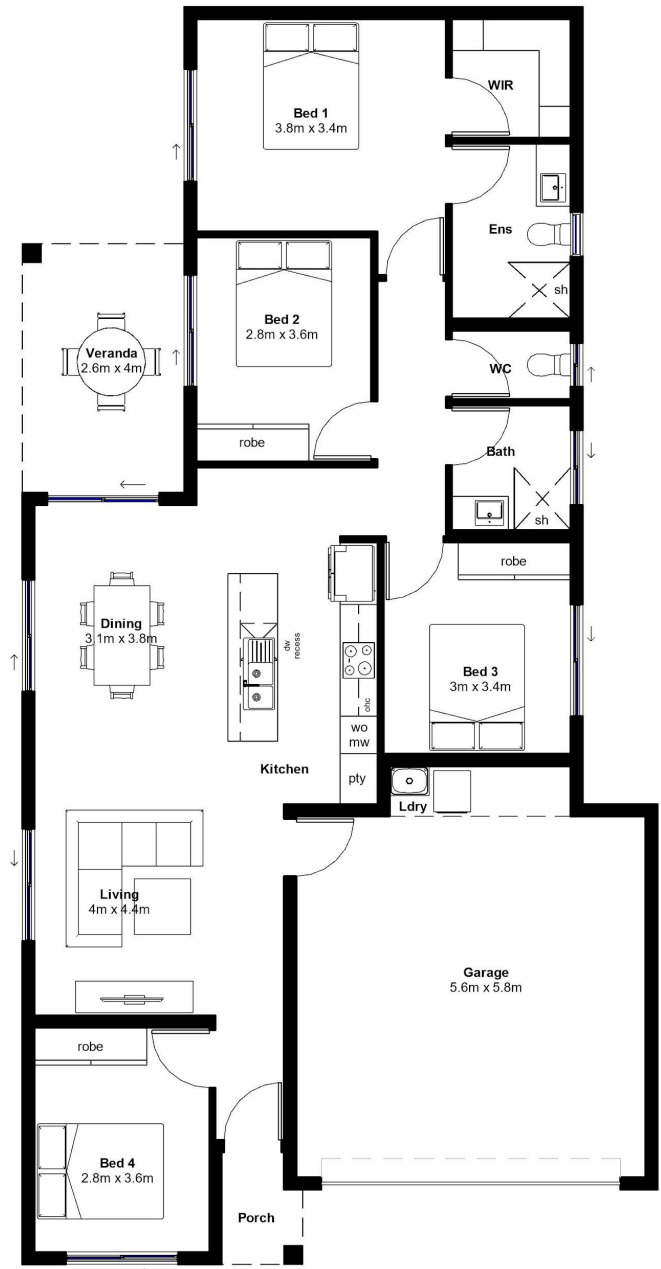

UNRIVALLED BUILD QUALITY

Premium fittings and fixtures that don't break the bank

YOUR HOME, YOUR STYLE

Hundreds of design and customisation options

GET IN TOUCH FOR YOUR
FREE DESIGN CONSULTATION

DARWIN'S FIRST CHOICE
HOME BUILDER

1300 646 635
www.territoryhomes.com.au