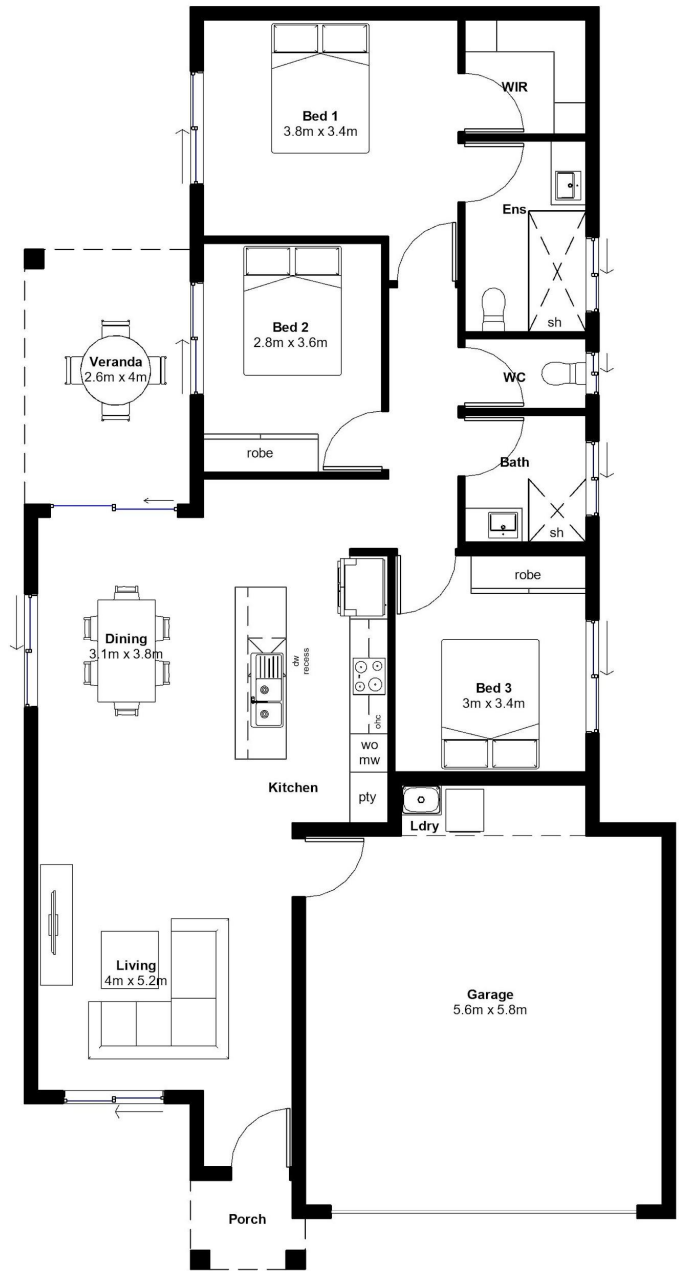

UNRIVALLED BUILD QUALITY
Premium fittings and fixtures that don't break the bank

YOUR HOME, YOUR STYLE
Hundreds of design and customisation options

GET IN TOUCH FOR YOUR
FREE DESIGN CONSULTATION

DARWIN'S FIRST CHOICE
HOME BUILDER

1300 646 635
www.territoryhomes.com.au