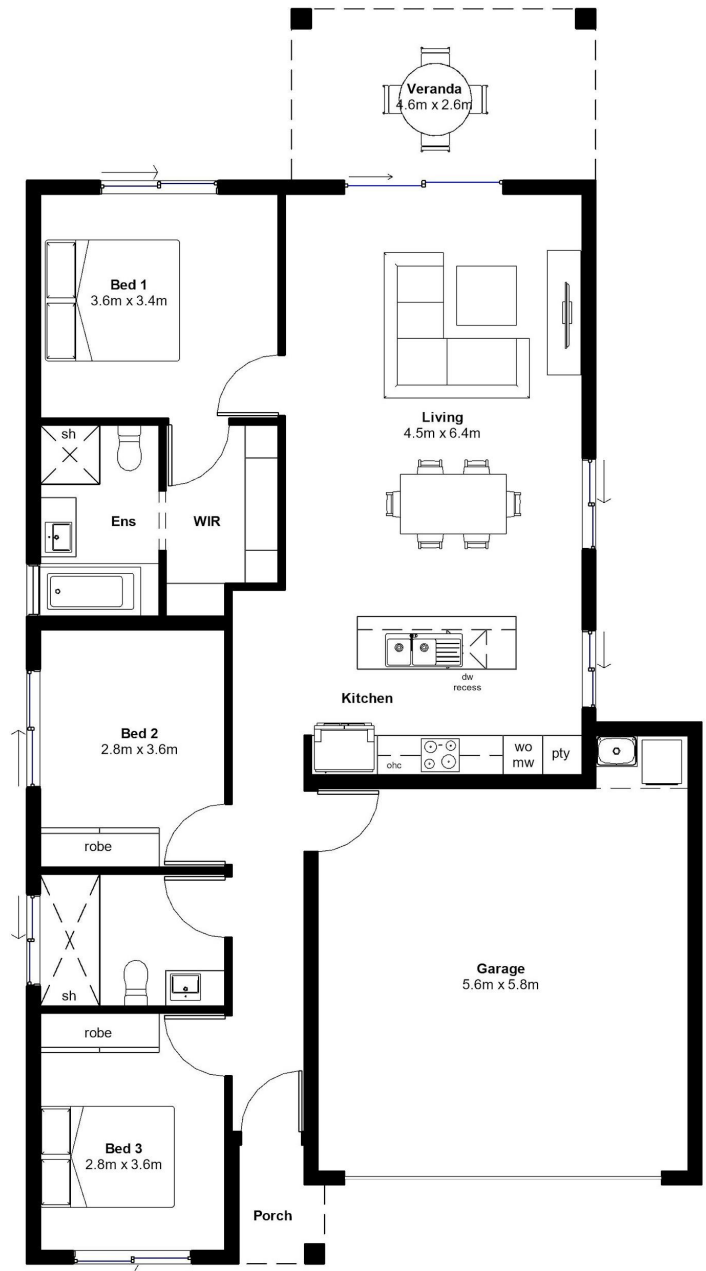

UNRIVALLED BUILD QUALITY

Premium fittings and fixtures that don't break the bank

YOUR HOME, YOUR STYLE

Hundreds of design and customisation options

GET IN TOUCH FOR YOUR
FREE DESIGN CONSULTATION

DARWIN'S FIRST CHOICE
HOME BUILDER

1300 646 635
www.territoryhomes.com.au