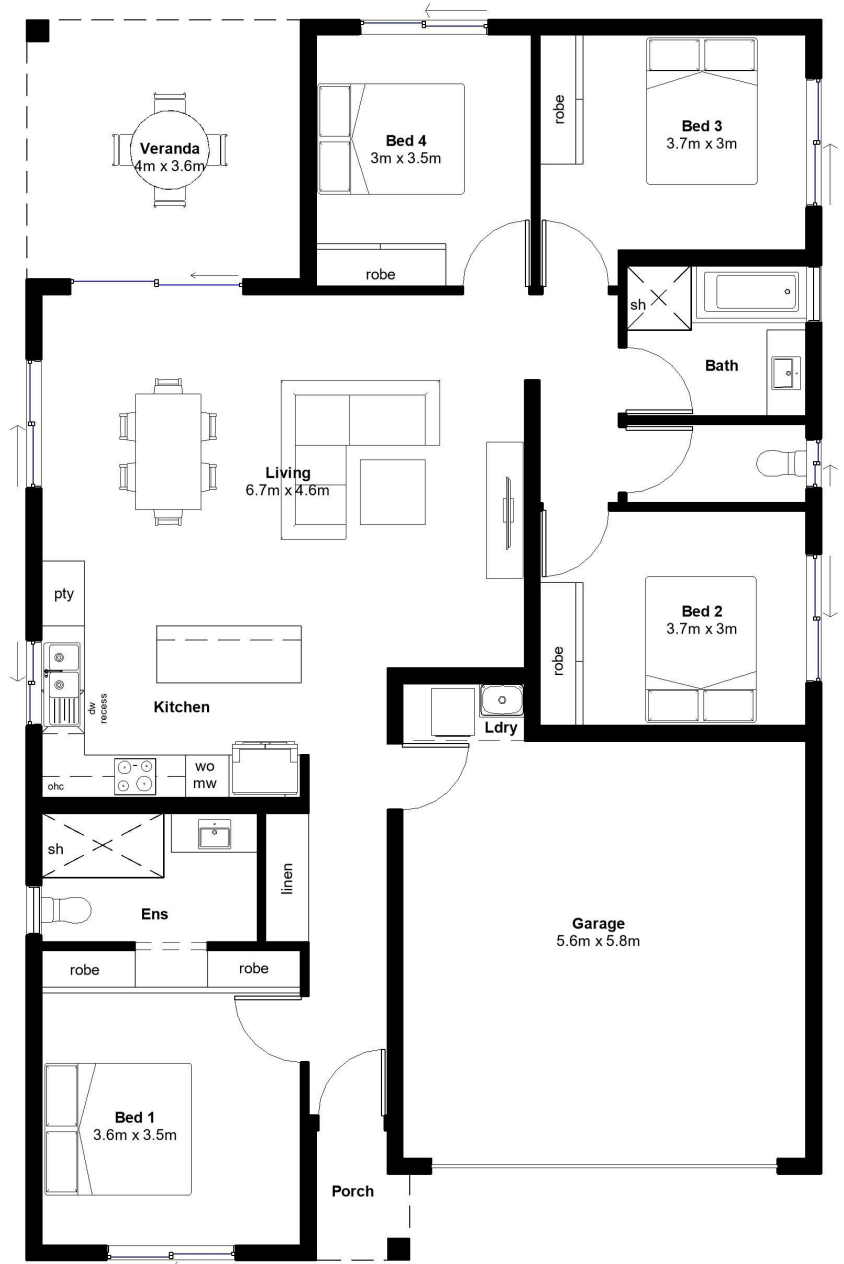

UNRIVALLED BUILD QUALITY

Premium fittings and fixtures that don't break the bank

YOUR HOME, YOUR STYLE

Hundreds of design and customisation options

GET IN TOUCH FOR YOUR
FREE DESIGN CONSULTATION

DARWIN'S FIRST CHOICE
HOME BUILDER

1300 646 635
www.territoryhomes.com.au